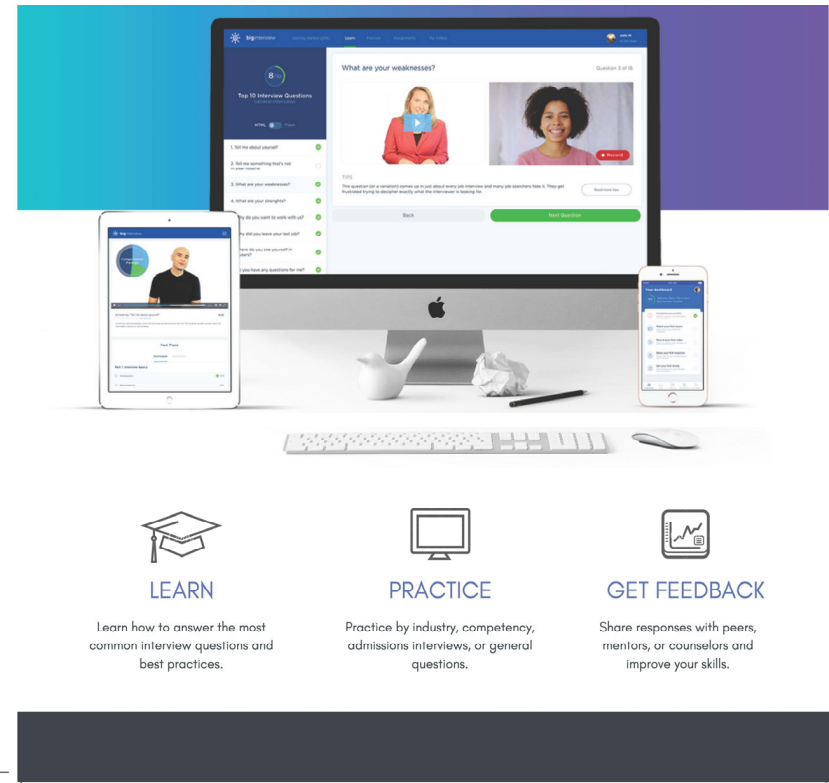

- Interview question bank with over **1,000** questions!
- Ability to conduct a **mock interview** using a template or custom-built interview.
- Send your recorded answers to mentors, advisors, faculty, etc. for review.
- New: **research career** industries to learn more about the current workforce