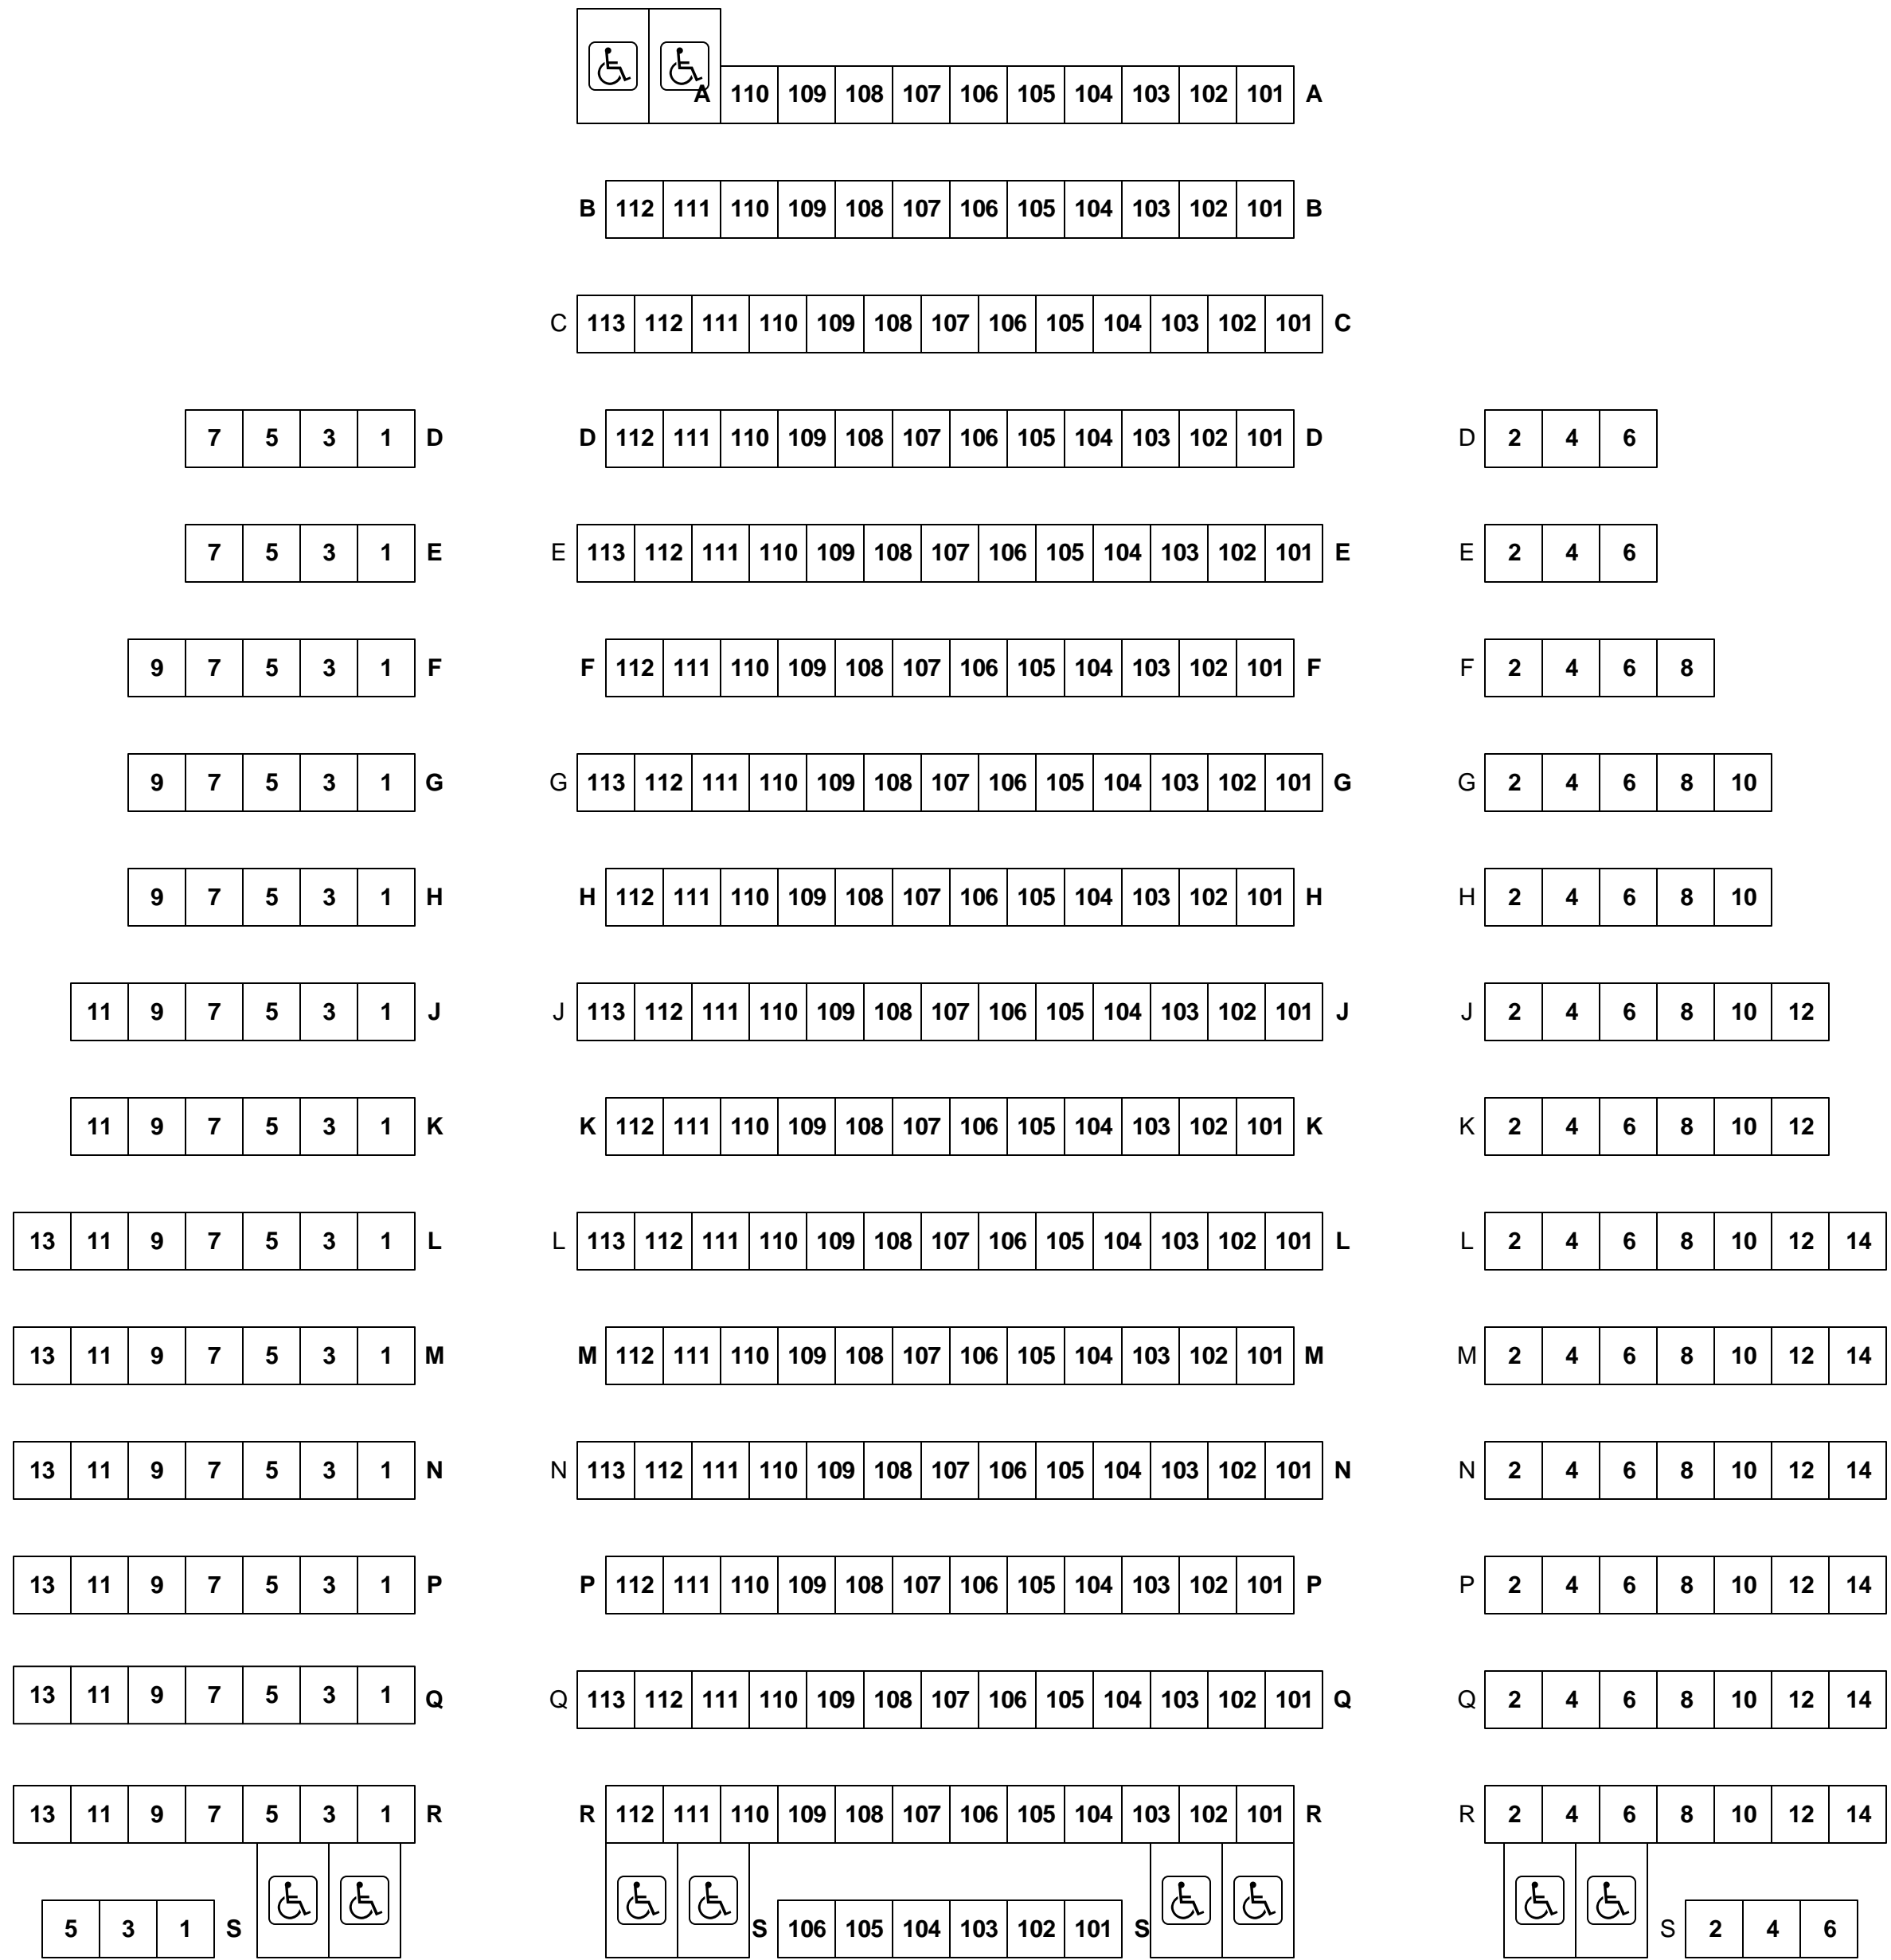

Stage

Cinema Seating Chart
Event Name
Event Date
Reservation #
Last Updated: 2/24/2017 11:59 AM