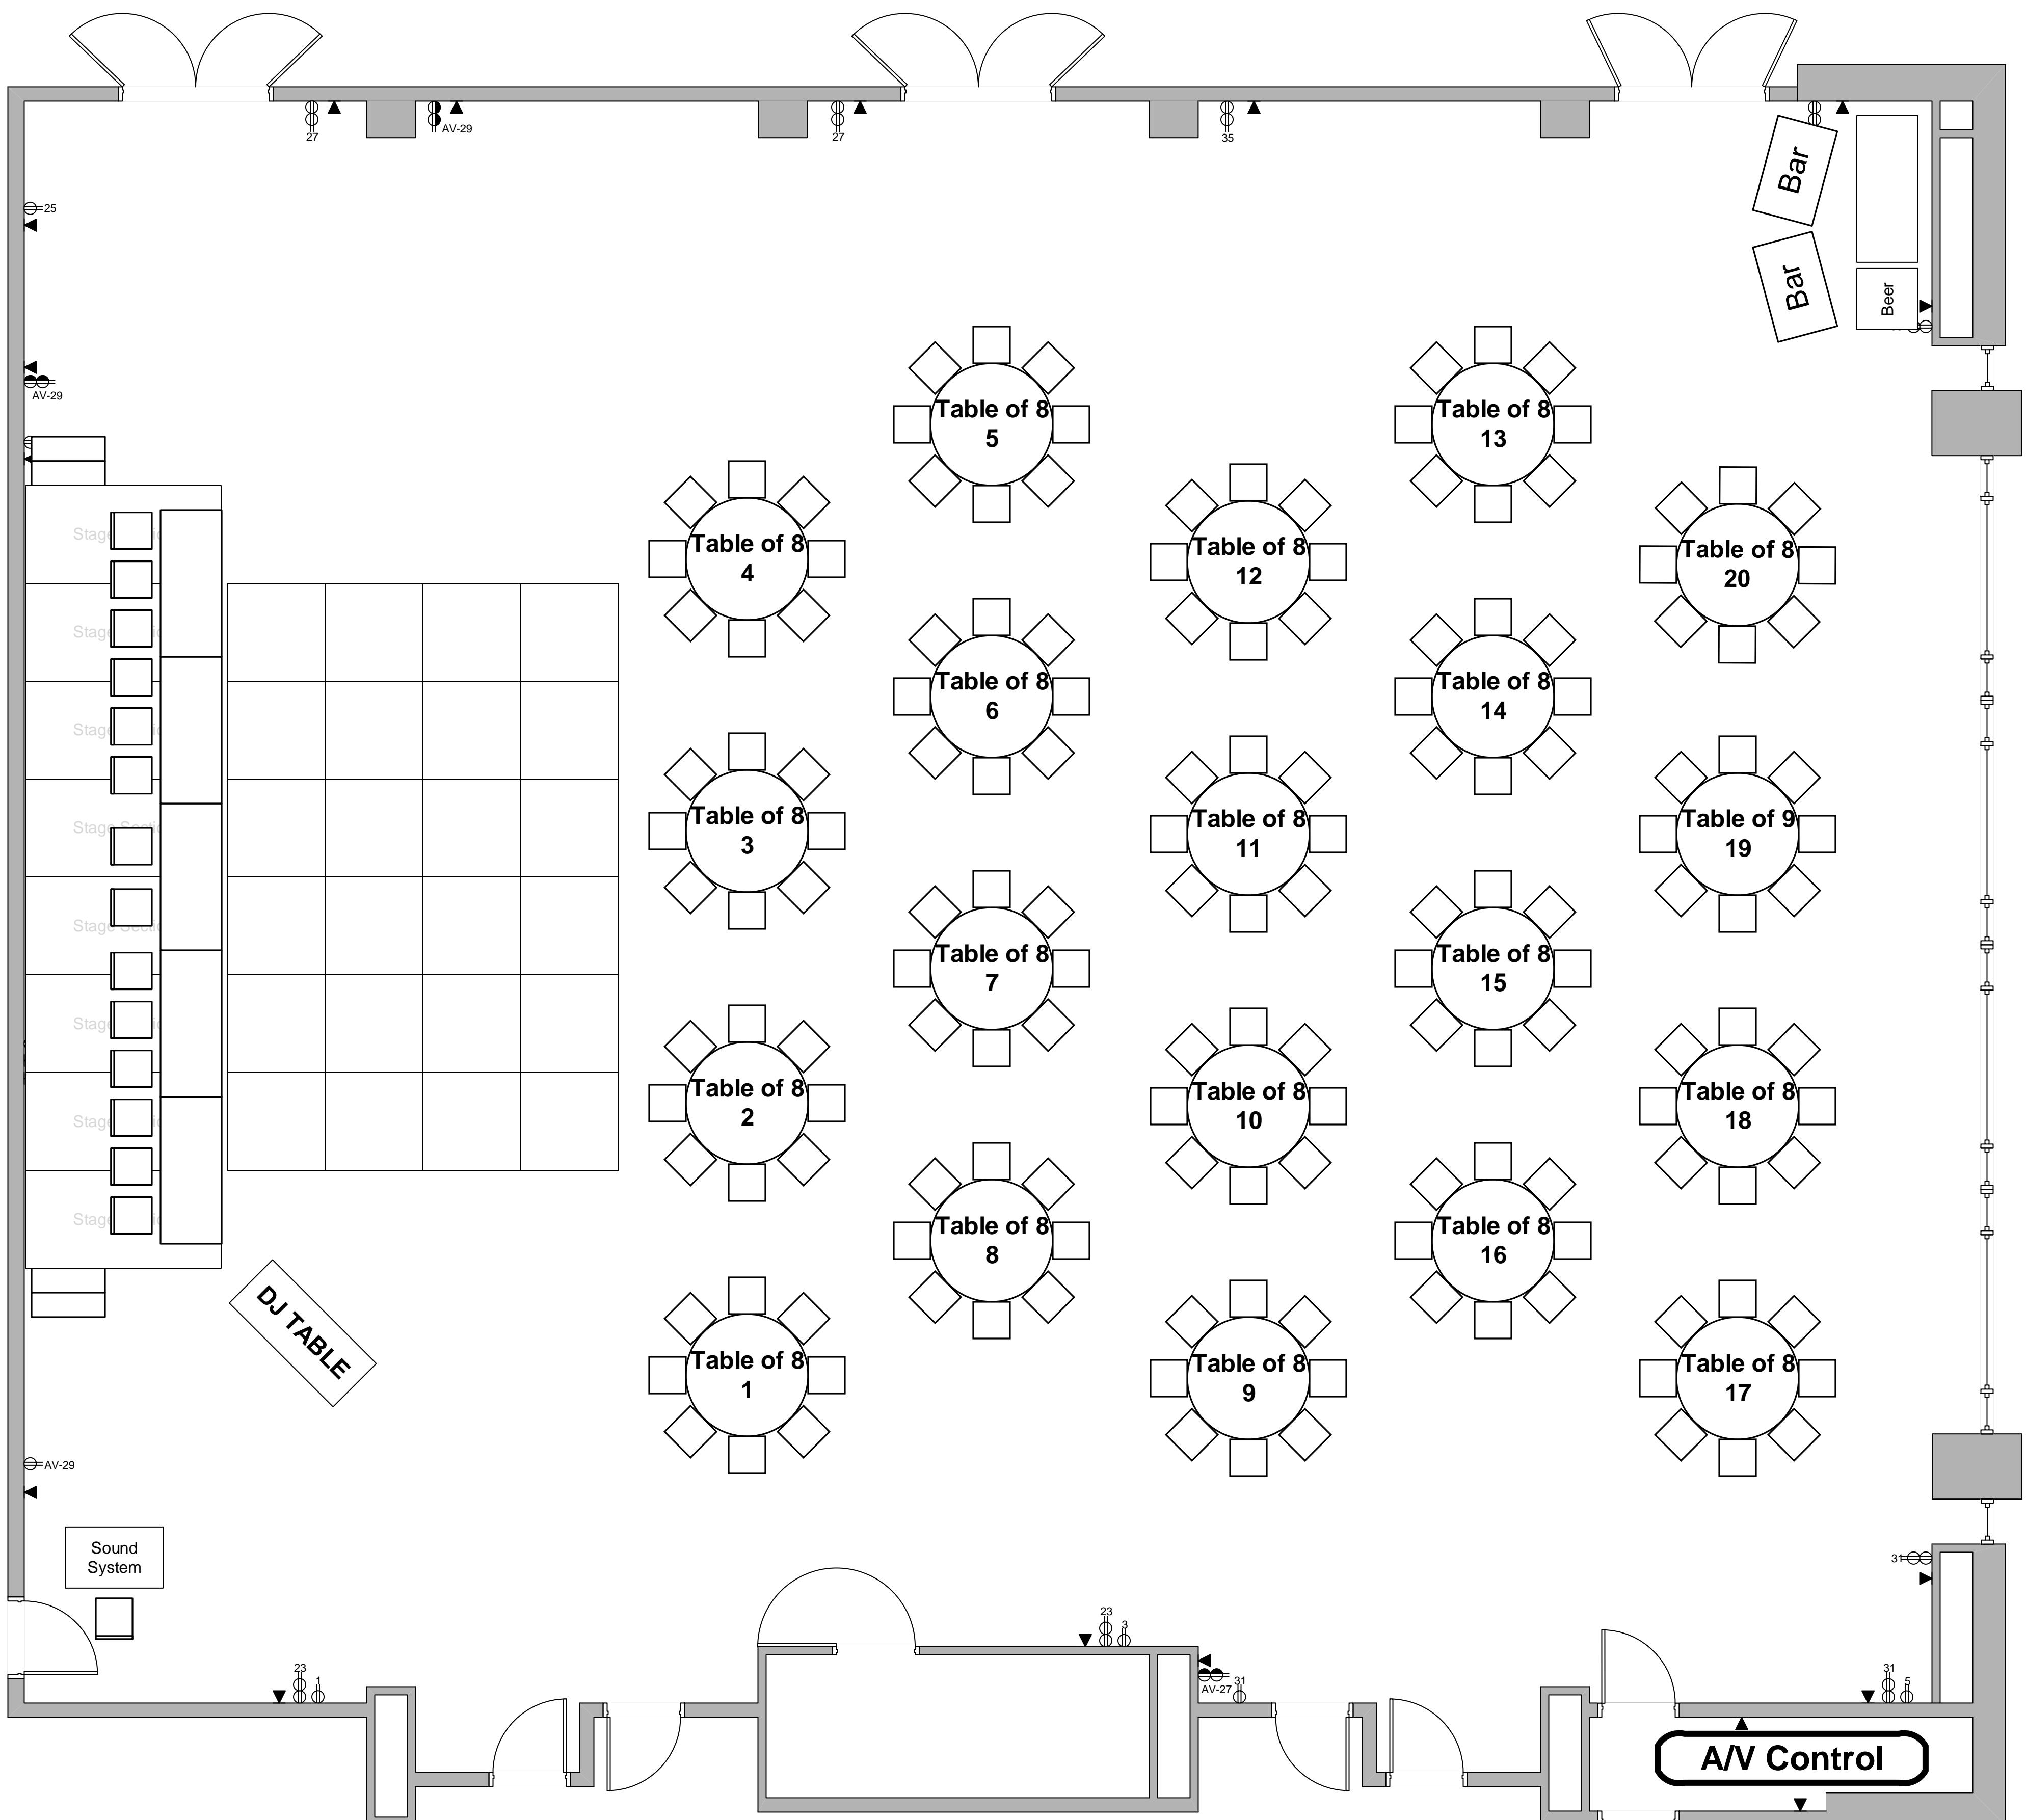

Pre-function Lounge
Wedding Reception – 150 Guests
Event Date
Reservation #
Seating for 38
Last Updated 7/15/2019

0 ft. 9 ft. 15 ft. 30 ft.

Prefunction Lounge

Ballroom A & B 118/116
Wedding Reception – 150 Guests
Day and Date
Reservation #
160 at Tables/14 at Raised Head Table
Last Updated: 7/15/2019

Scale: 1/4" = 1'-0"