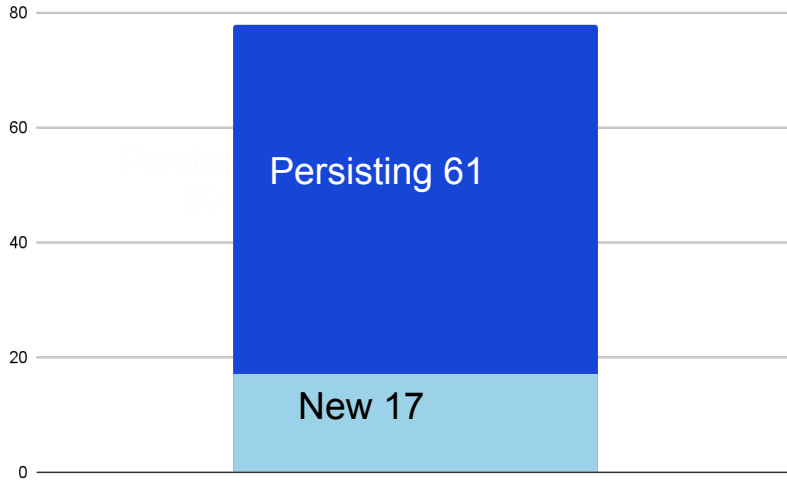

Partnership Launched May 2020

Spring 2022 Enrollment

78 Students Active

Top Programs Spring '22 For Enrolled Students

Cumulative Results

169 Students Enrolled	335 Engaged in Pipeline*	82K Activities with Students	16 Students Graduated	\$550K Recovered Tuition