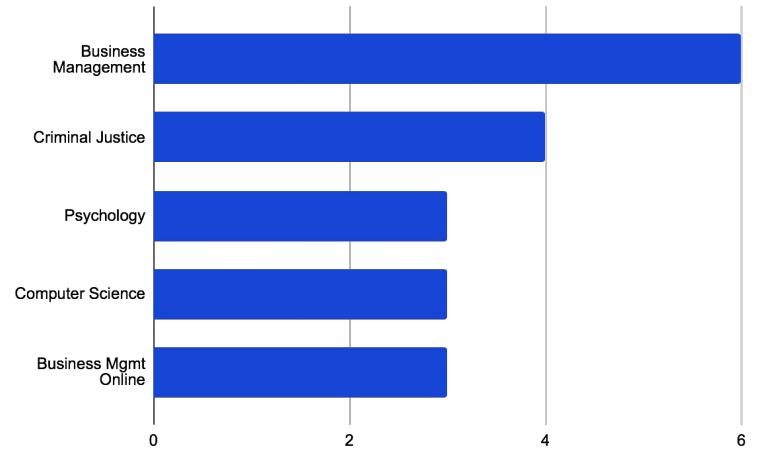

Partnership Launched May 2020

Spring 2022 Enrollment

78 Students Active

Top Programs Spring '22 For Enrolled Students

Cumulative Results

169 Students Enrolled	335 Engaged in Pipeline*	82K Activities with Students	16 Students Graduated	\$550K Recovered Tuition

Student Experience

Drop Reasons

Motivation to Return