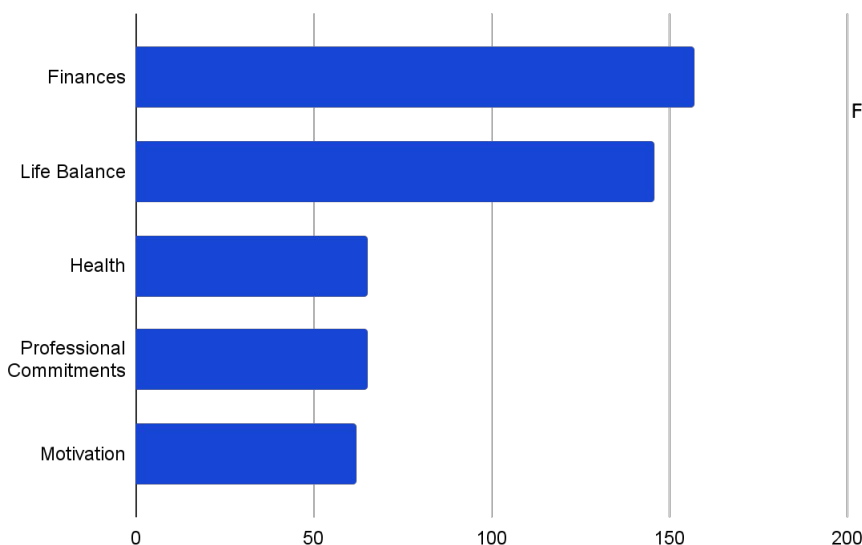

Partnership Launched May 2020

Spring 2022 Enrollment

78 Students Active

Top Programs Spring '22 For Enrolled Students

Cumulative Results

169 Students Enrolled	335 Engaged in Pipeline*	82K Activities with Students	16 Students Graduated	\$550K Recovered Tuition

Student Experience

Drop Reasons

Motivation to Return