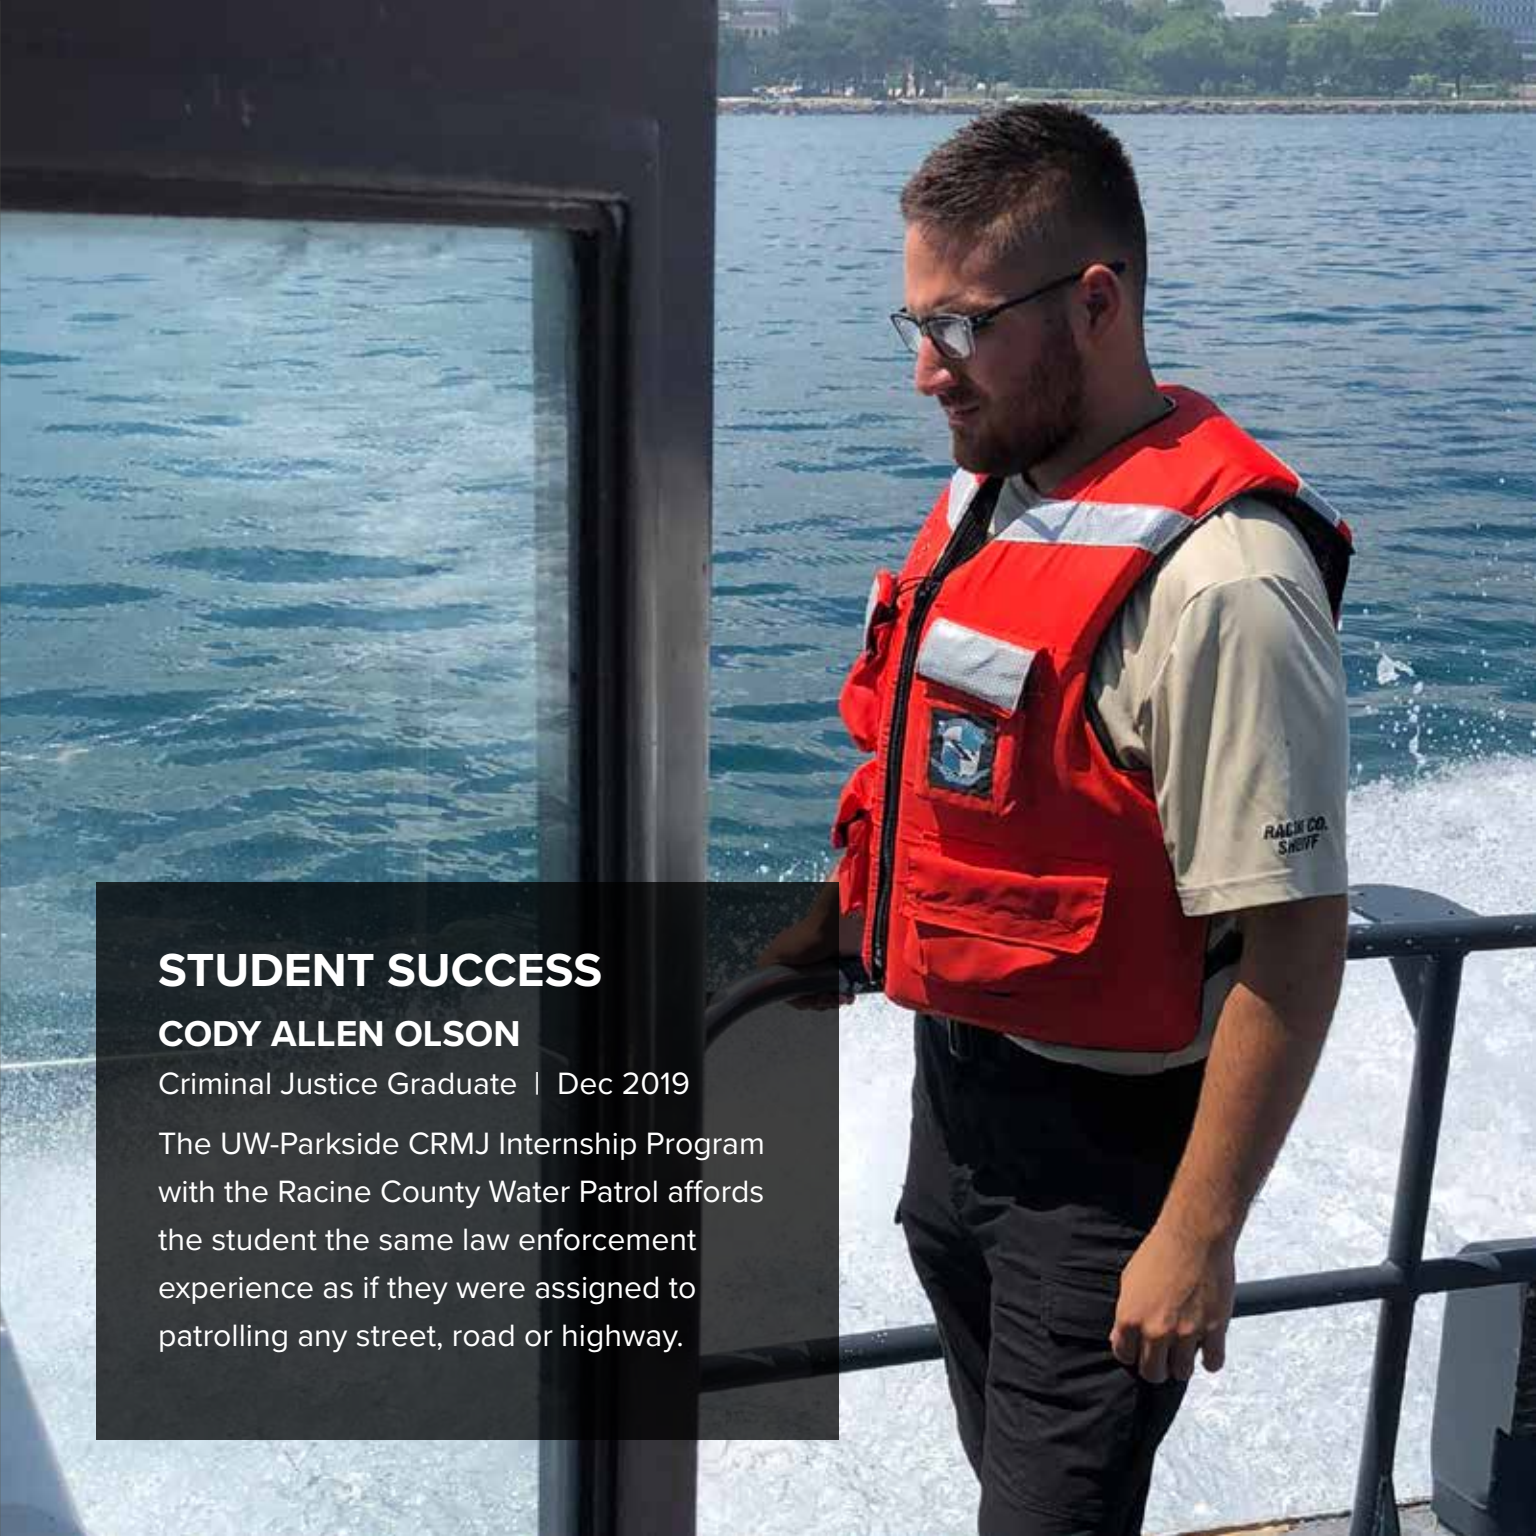

STUDENT SUCCESS

CODY ALLEN OLSON

Criminal Justice Graduate | Dec 2019

The UW-Parkside CRMJ Internship Program with the Racine County Water Patrol affords the student the same law enforcement experience as if they were assigned to patrolling any street, road or highway.